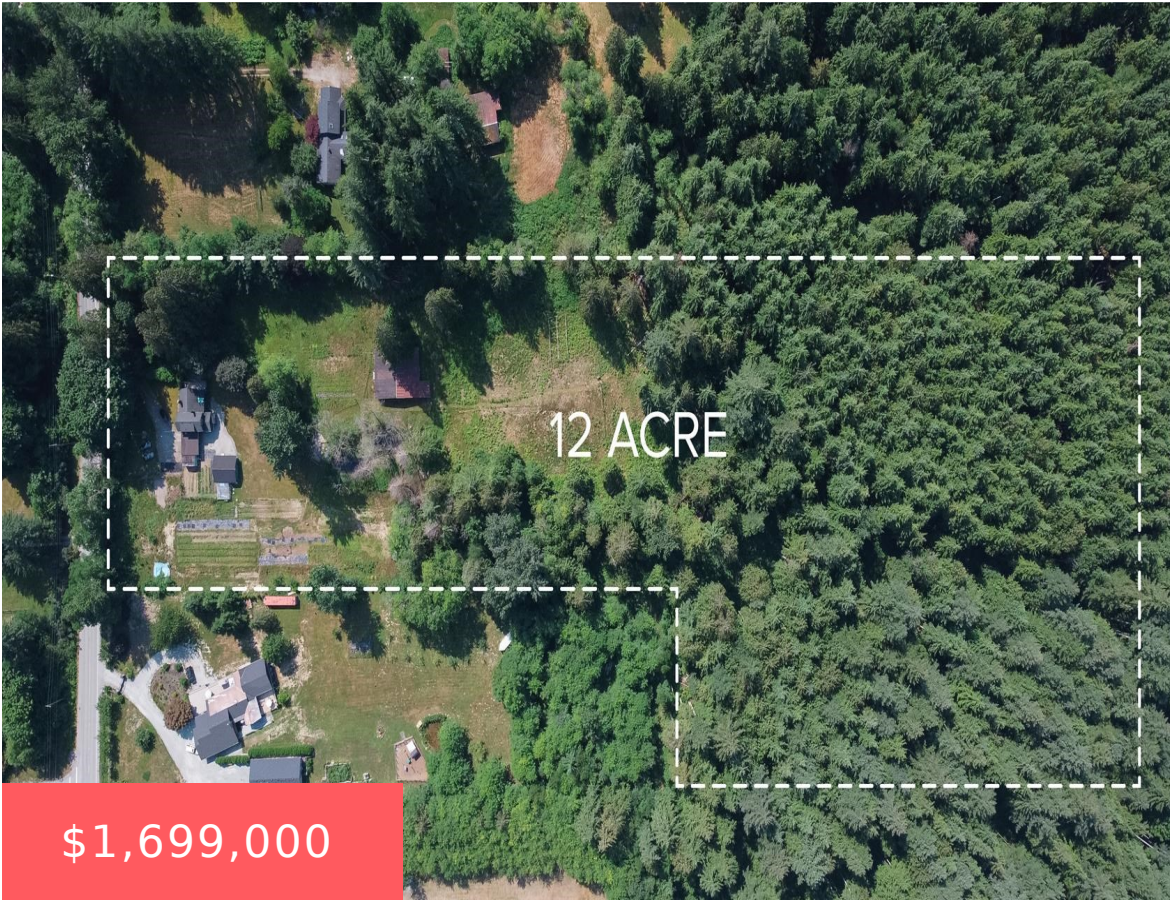

27407, 27407 112 AVENUE

<https://www.soldbyksandhu.com>

27407, 27407 112 AVENUE

YOUR OWN 12 ACRE HEAVENLY RETREAT! Nestled amidst breathtaking natural beauty, it boasts a spacious MAIN RESIDENCE (2200 sq. ft.) and a charming DETACHED GUEST SUITE for privacy and relaxation. But that's not all! Explore the MASSIVE SHOP with concrete floors power and water for your hobbies and a storage shed for convenience. Indulge in [...]

- 4 beds
- 3 baths
- House with Acreage
- Active
- Maple Ridge, Maple Ridge, Maple Ridge sq ft

Building Details

Floor covering: 1114

Amenities & Features

Features: Barn, Guest Suite, Workshop Detached